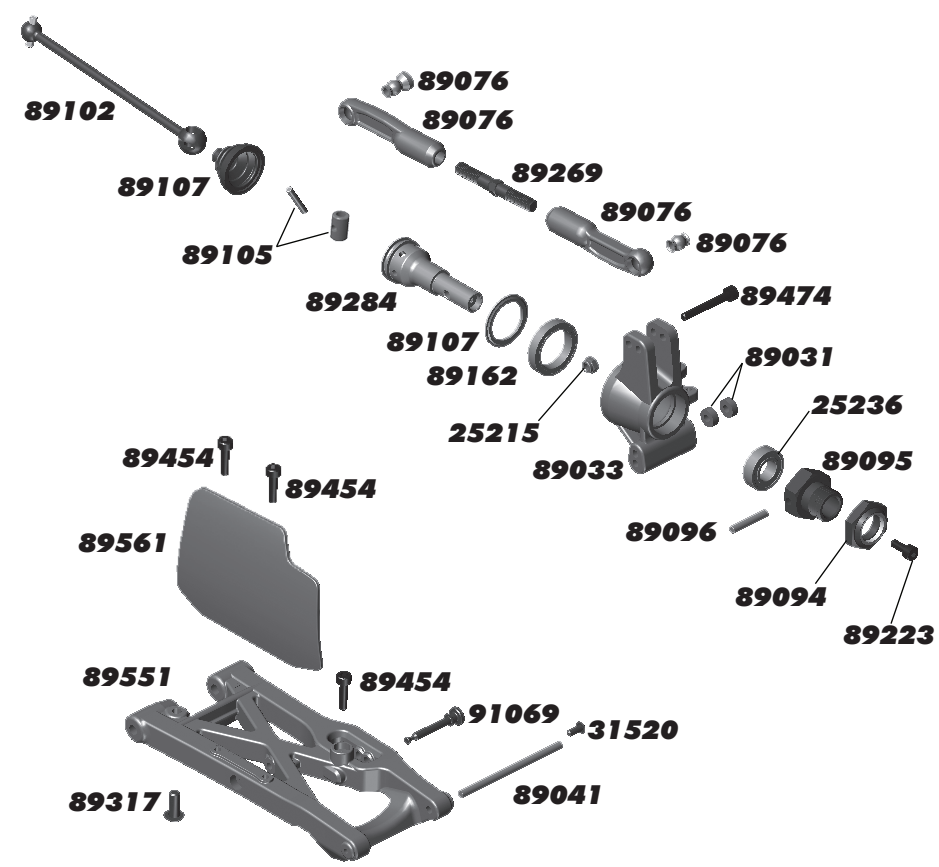

:: Rear Suspension

25215	M3 Locknut	20
25236	8x16x5 Bearings	2
31520	2.5x6mm BHCS	6
89031	RC8 Caster/Hub Spacers, Set	1
89033	RC8 Hub Carriers	Pr.
89041	RC8 Outer Hinge Pins, Set	1
89076	RC8 Camber Rod Ends, Set	1
89094	Nyloc Wheel Hex Nuts (Blue)	4
89095	RC8 Wheel Hex (Aluminum)	Pr.
89096	RC8 Wheel Hex Pins	4
89102	RC8 Front/Rear CVA Bone	2
89105	RC8 CVA Rebuild FR/RR, Set	1
89107	RC8 Rear CVA Shield/Boot, Set	1
89162	15x21x4 Bearing	2
89219	3x5mm Setscrew	10
89223	3x8mm SHCS	10
89269	38mm Steel Turnbuckle	2
89284	Rear Stub Axle, Aluminum	2
89317	RC8T Droop Screws	8
89454	3x12mm SHCS	10
89474	3x22mm SHCS	10
89551	RC8.2 Rear Arms	Pr.
89561	Rear Mud Guards	Pr.
91069	Shock Mount Pin, Steel	4