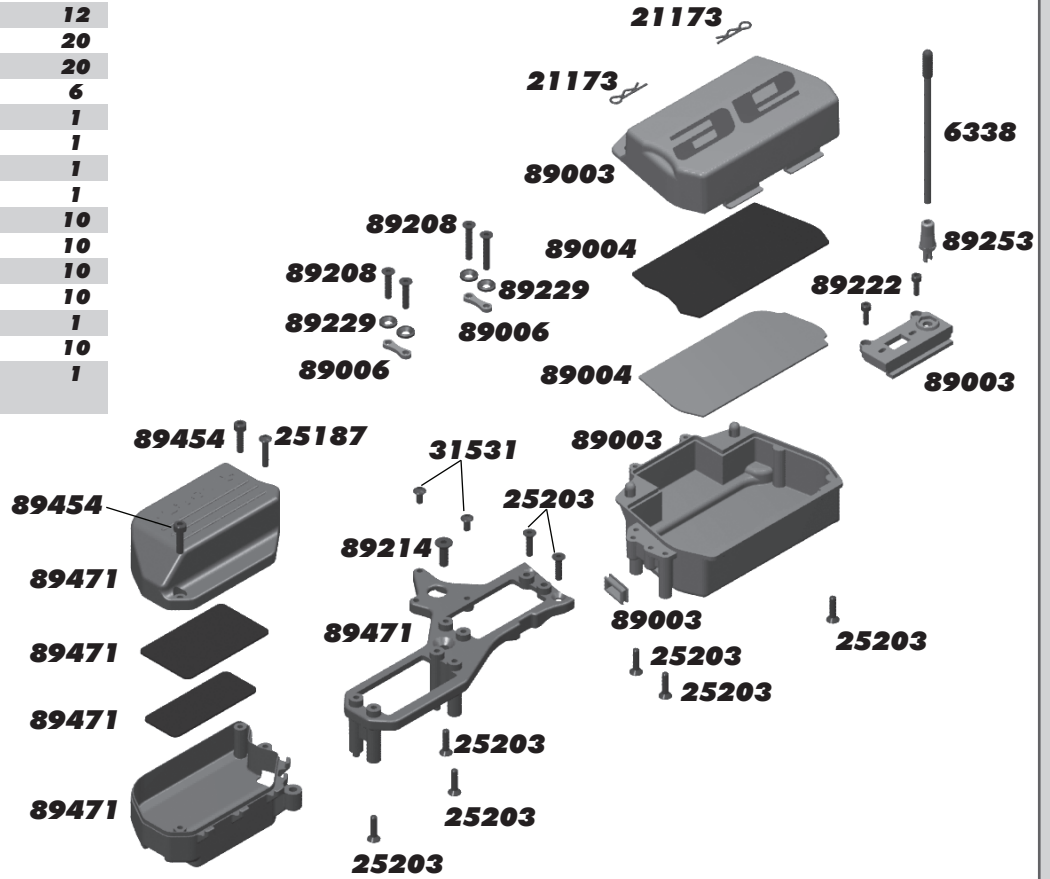

:: Radio Tray

6338	Antenna Tube and Cap	1
21173	18T Body Clips	12
25187	3x14mm BHCS	20
25203	3x12mm FHCS	20
31531	3x6mm BHCS	6
89003	RC8 Receiver/Battery Box, Set	1
89004	RC8 Receiver Box Pads, Set	1
89005	Aluminum Antenna Mount, Set	1
89006	RC8 Servo Mount Spacers, Set	1
89208	3x14mm FHCS	10
89214	4x12mm FHCS	10
89222	2.5x8mm SHCS	10
89229	Blue Countersunk Washers	10
89253	Antenna Mount, Set	1
89454	3x12mm SHCS	10
89471	RC8.1 Forward Battery Box and Radio Tray	1