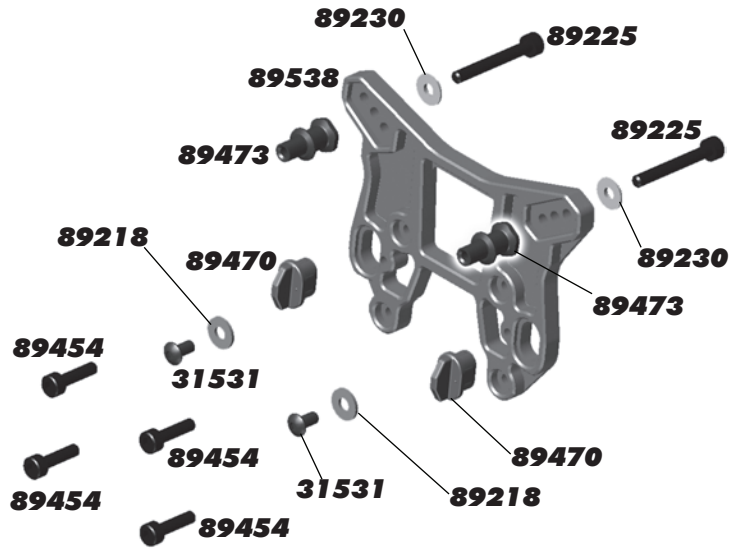

:: Front Shock Tower

31531	3x6mm BHCS	6
89218	3x8mm Washer	10
89225	3x24mm SHCS	10
89230	Silver Cone Washer	10
89454	3x12mm SHCS	10
89470	RC8B Shock Tower Hinge Pin Bushings, Set	1
89473	RC8B Steel Shock Stand-offs	4
89538	RC8.2 Front Tower, Aluminum	1