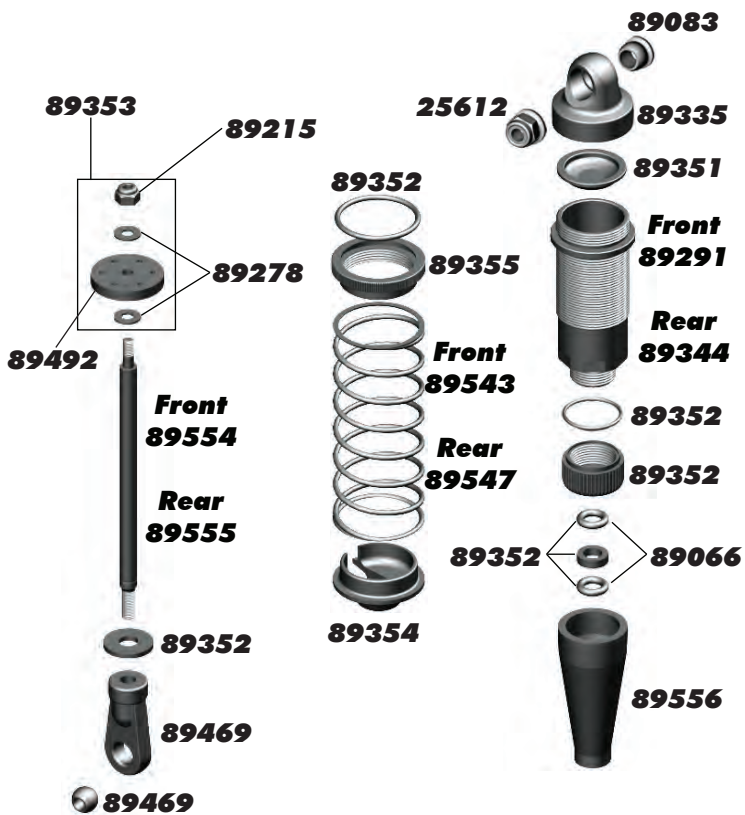

:: Shocks

25612	M3 Locknut With Flange	20
89066	Shock O-Rings	8
89067	Shock Limiters, Set	1
89083	Shock Bushings	4
89215	Piston Locknut	10
89278	2.5mm Washer	20
89290	16x29mm Front Shock Kit - requires #89554 shock shafts for RC8.2	1
89291	16x29mm Front Shock Body	Pr.
89335	16mm Shock Caps	2
89344	16x38mm Rear Shock Body	Pr.
89346	16x38mm Rear Shock Kit - requires #89554 shock shafts for RC8.2	1
89351	16mm Shock Bladders	8
89352	16mm Shock Rebuild Kit	1
89353	16mm Shock Pistons	8
89354	16mm Shock Spring Cups	4
89355	16mm Shock Collars	2
89469	HD Shock Ends	4
89492	16mm Piston 5x1.1 + 5x1.2	4
89554	HD Shock Shaft, 4x26mm	Pr.
89555	HD Shock Shaft, 4x36mm	Pr.
89556	RC8.2 Shock Boots (Front and Rear)	2 ea.