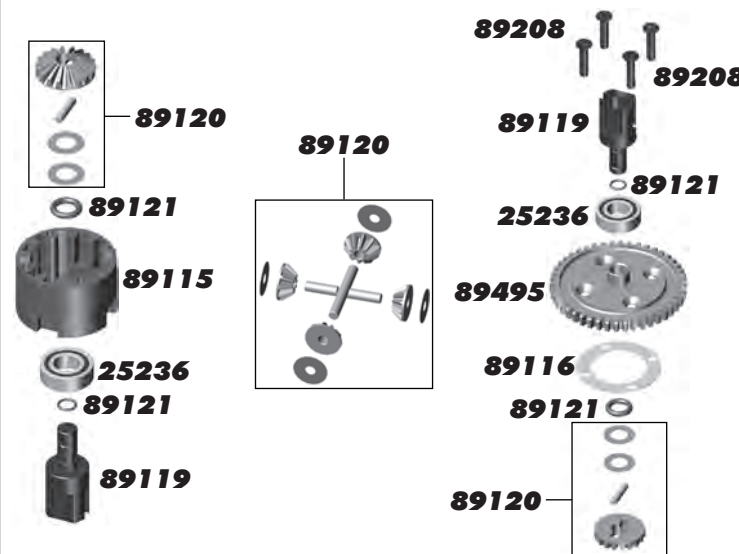

:: Center Gear Differential

25236	8x16x5 Bearings	2
89109	Spur Gear 44T, Includes Diff Gasket	1
89110	Spur Gear 46T, Includes Diff Gasket	1
89115	Diff Housing	1
89116	Diff Gasket	4
89119	Center Diff Outdrives	2
89120	Diff Sun/Planet Gears, Includes Washers and Pins, Set	1
89121	Diff O-Rings, Big and Small, Set	1
89208	3x14mm FHCS	10
89372	Spur Gear 50T, Includes Diff Gasket	1
89373	Spur Gear 52T, Includes Diff Gasket	1
89374	Spur Gear 54T, Includes Diff Gasket	1
89495	Light Spur Gear 44T, Includes Diff Gasket - Kit	1