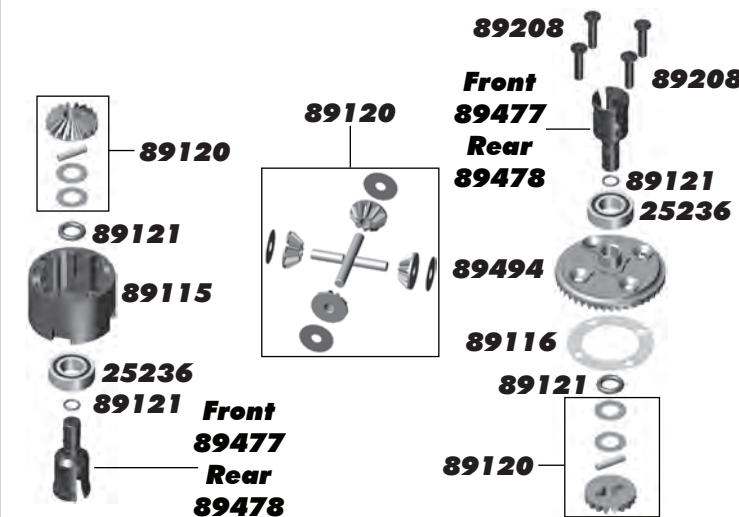

:: Front and Rear Gear Differential

25236	8x16x5 Bearings	2
89115	Diff Housing	1
89116	Diff Gasket	4
89117	Diff Shims	8
89120	Diff Sun/Planet Gears, Includes Washers and Pins, Set	1
89121	Diff O-Rings, Big and Small, Set	1
89208	3x14mm FHCS	10
89477	RC8B Light Outdrive, Front	2
89478	RC8B Light Outdrives, Rear	2
89494	RC8B Light Diff Ring Gear, Includes Diff Gasket	1