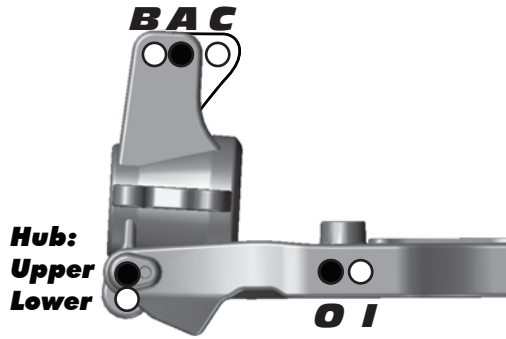

Ride Height: 29mm

Squat Bushing C-Plate
2 dot
Up ☐ Down ☒

Front Shocks

Spring: Silver 4.3 Shock Cap: Alum.

Shock Fluid: 30 weight Length: 106mm

Piston: 1.2 Rebound: None

Rear Shocks

Spring: Silver 3.55 Shock Cap: Alum.

Shock Fluid: 30 weight Length: 122mm

Piston: 1.2 Rebound: None

Chassis Braces / Wheel Hex

Chassis Braces: ☐ Wheel Hex: ☒

Pivot ☐ Standard ☒

Molded ☒ Narrow ☐

Aluminum ☐

Chassis Weight

Weight: _____

Rear Hubs

Rear Hubs: ☒

Standard ☒

CNC FT Alum. ☐

Differentials

Front Diff Fluid: 5,000

Center Diff Fluid: 5,000

Rear Diff Fluid: 5,000

Body / Wing

Body Type: JConcepts

Wing Type: JConcepts

Gap to Tower (MM): 24mm

Gearing / Clutch

Spur Gear: 44T - Light

Clutch Bell: 16T

Clutch Shoes: std

Clutch Spring: 1.0

Engine

Engine: _____

Restrictor: _____ Temp: _____

Muffler: _____

Glow Plug: _____ Fuel: _____

Tires

Tire (F/R): _____ / _____

Compound (F/R): _____ / _____

Inserts (F/R): _____ / _____

Wheel (F/R): 83mm / 83mm

Notes: _____

Radio / Servos

Radio: _____ Brake Bias: 50/50

Throttle / Steering Servo: _____ / _____

Throttle / Brake expo: _____ / _____

Steering expo: _____

Dual Rate: _____

Race and Vehicle Comments

Qualify: _____ Main: _____ Finish: _____ TQ: _____

Comments: _____

Track Info

Traction: High ☐ Medium ☐ Low ☐

Surface: Smooth ☐ Bumpy ☐ Blue Groove ☐

Soft Dirt ☐ Grass ☐ Clay ☐ Wet ☐

Astroturf ☐ Dusty ☐ Other: _____