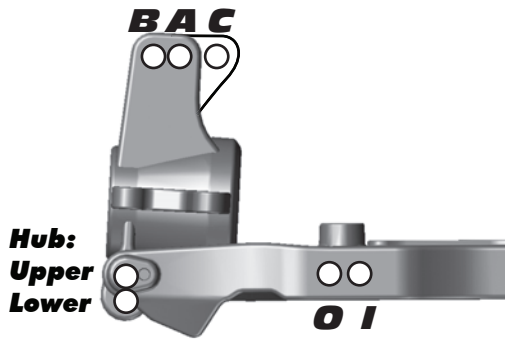

Hub:
Upper ☐ Lower ☐
Ride Height: _____

Squat Bushing C-Plate
_____
Up ☐ Down ☐

Front Shocks

Spring: _____   **Shock Cap:** _____
Shock Fluid: _____   **Length:** _____
Piston: _____   **Rebound:** _____

Rear Shocks

Spring: _____   **Shock Cap:** _____
Shock Fluid: _____   **Length:** _____
Piston: _____   **Rebound:** _____

Chassis Braces / Wheel Hex

Chassis Braces: **Wheel Hex:**
Pivot ☐   **Standard** ☐
Molded ☐   **Narrow** ☐
Aluminum ☐

Chassis Weight

Weight: _____
_____
_____

Rear Hubs

Rear Hubs:
Standard ☐
CNC FT Alum. ☐

Differentials

Front Diff Fluid: _____
Center Diff Fluid: _____
Rear Diff Fluid: _____

Body / Wing

Body Type: _____
Wing Type: _____
Gap to Tower (MM): _____

Gearing / Clutch

Spur Gear: _____
Clutch Bell: _____
Clutch Shoes: _____
Clutch Spring: _____

Engine

Engine: _____
Restrictor: _____   **Temp:** _____
Muffler: _____
Glow Plug: _____   **Fuel:** _____

Tires

Tire (F/R): _____ / _____
Compound (F/R): _____ / _____
Inserts (F/R): _____ / _____
Wheel (F/R): _____ / _____
Notes: _____

Radio / Servos

Radio: _____   **Brake Bias:** _____
Throttle / Steering Servo: _____ / _____
Throttle / Brake expo: _____ / _____
Steering expo: _____
Dual Rate: _____

Race and Vehicle Comments

Qualify: _____   **Main:** _____   **Finish:** _____   **TQ:** _____
Comments: _____
_____
_____

Track Info

Traction: **High** ☐   **Medium** ☐   **Low** ☐

Surface: **Smooth** ☐   **Bumpy** ☐   **Blue Groove** ☐
Soft Dirt ☐   **Grass** ☐   **Clay** ☐   **Wet** ☐
Astroturf ☐   **Dusty** ☐   **Other:** _____