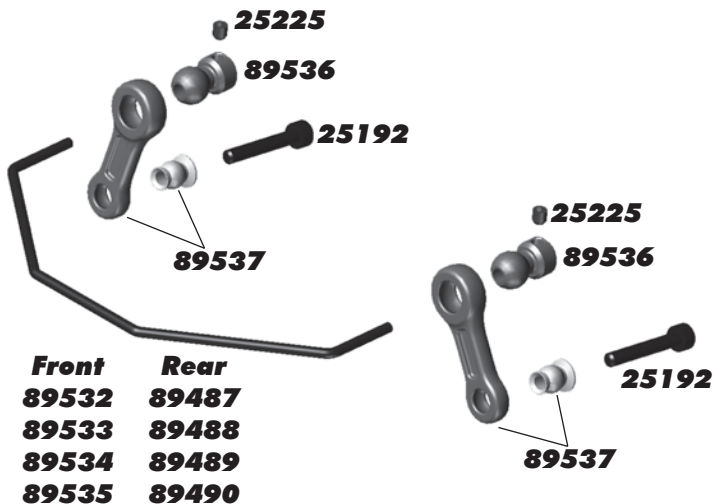

:: Anti-Swaybars

25192	3x20mm SHCS	20
25225	3x3mm Setscrew	20
89487	RC8B RR Swaybar, 2.5 (Green) - Kit	1
89488	RC8B RR Swaybar, 2.6 (White)	1
89489	RC8B RR Swaybar, 2.7 (Blue)	1
89490	RC8B RR Swaybar, 2.8 (Yellow)	1
89530	RC8.2 FR Swaybar Kit	1
89531	RC8.2 RR Swaybar Kit	1
89532	RC8.2 FR Swaybar, 2.2 (Green)	1
89533	RC8.2 FR Swaybar, 2.3 (White) - Kit	1
89534	RC8.2 FR Swaybar, 2.4 (Blue)	1
89535	RC8.2 FR Swaybar, 2.5 (Yellow)	1
89536	RC8.2 Swaybar Pivot Ball	4
89537	RC8.2 Swaybar Drop Link	4