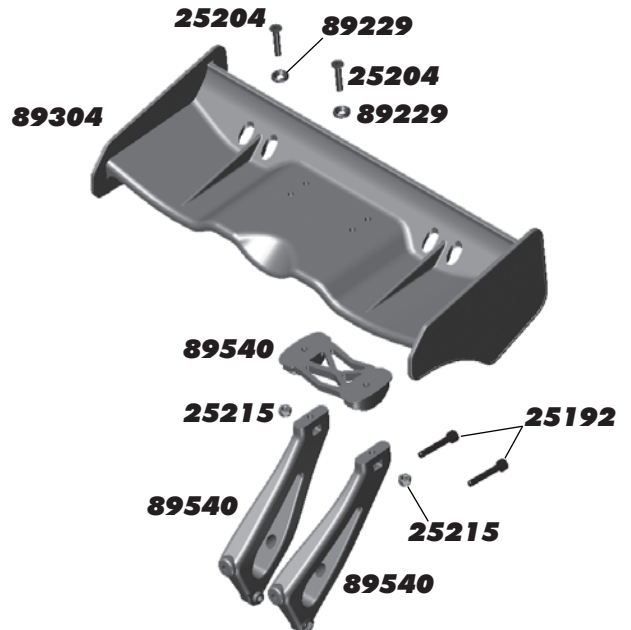

:: Wing

25192	3x20mm SHCS	20
25204	3x16mm FHCS	20
25215	M3 Locknut, (Black)	20
89229	Blue Countersunk Washer	10
89304	JC Illuzion Wing (Black)	1
89540	RC8.2 Wing Mount, Set	1