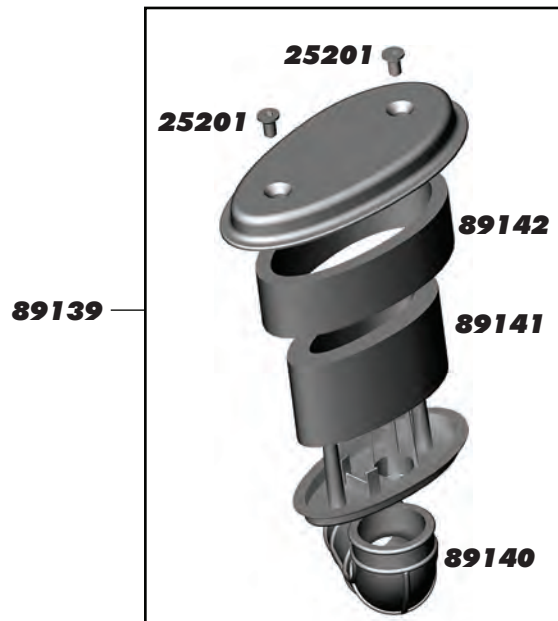

## :: Clutch

25237	5x10x4 Bearings	2
89127	Clutch Bell, 17T	1
89132	Clutch Bell, 16T - Kit	1
89133	Clutch Springs 1.0 - Kit	3
89134	Clutch Shoes w/ Shims, Set	1
89135	Clutch Nut	1
89136	Flywheel (Hard Anodized)	1
89137	Clutch Shims	4
89138	Flywheel Collet	1
89148	Clutch Bell Shim Set	1
89157	0.9 Clutch Springs	3
89158	1.1 Clutch Springs	3
89159	Short Clutch Nut	1
89218	3x8mm Washer	10
89223	3x8mm SHCS	10
89265	Fiber Clutch Shoes	3
89375	Clutch Bell, 14T	1
89376	Clutch Bell, 13T	1