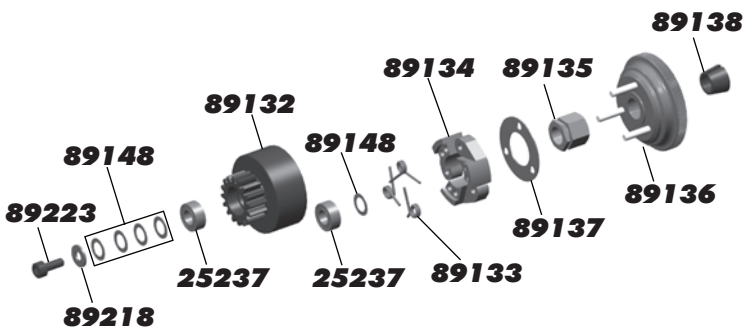

## :: Clutch

25237	5x10x4 Bearings	2
89127	Clutch Bell, 17T	1
89132	Clutch Bell, 16T - Kit	1
89133	Clutch Springs 1.0 - Kit	3
89134	Clutch Shoes w/ Shims, Set	1
89135	Clutch Nut	1
89136	Flywheel (Hard Anodized)	1
89137	Clutch Shims	4
89138	Flywheel Collet	1
89148	Clutch Bell Shim Set	1
89157	0.9 Clutch Springs	3
89158	1.1 Clutch Springs	3
89159	Short Clutch Nut	1
89218	3x8mm Washer	10
89223	3x8mm SHCS	10
89265	Fiber Clutch Shoes	3
89375	Clutch Bell, 14T	1
89376	Clutch Bell, 13T	1