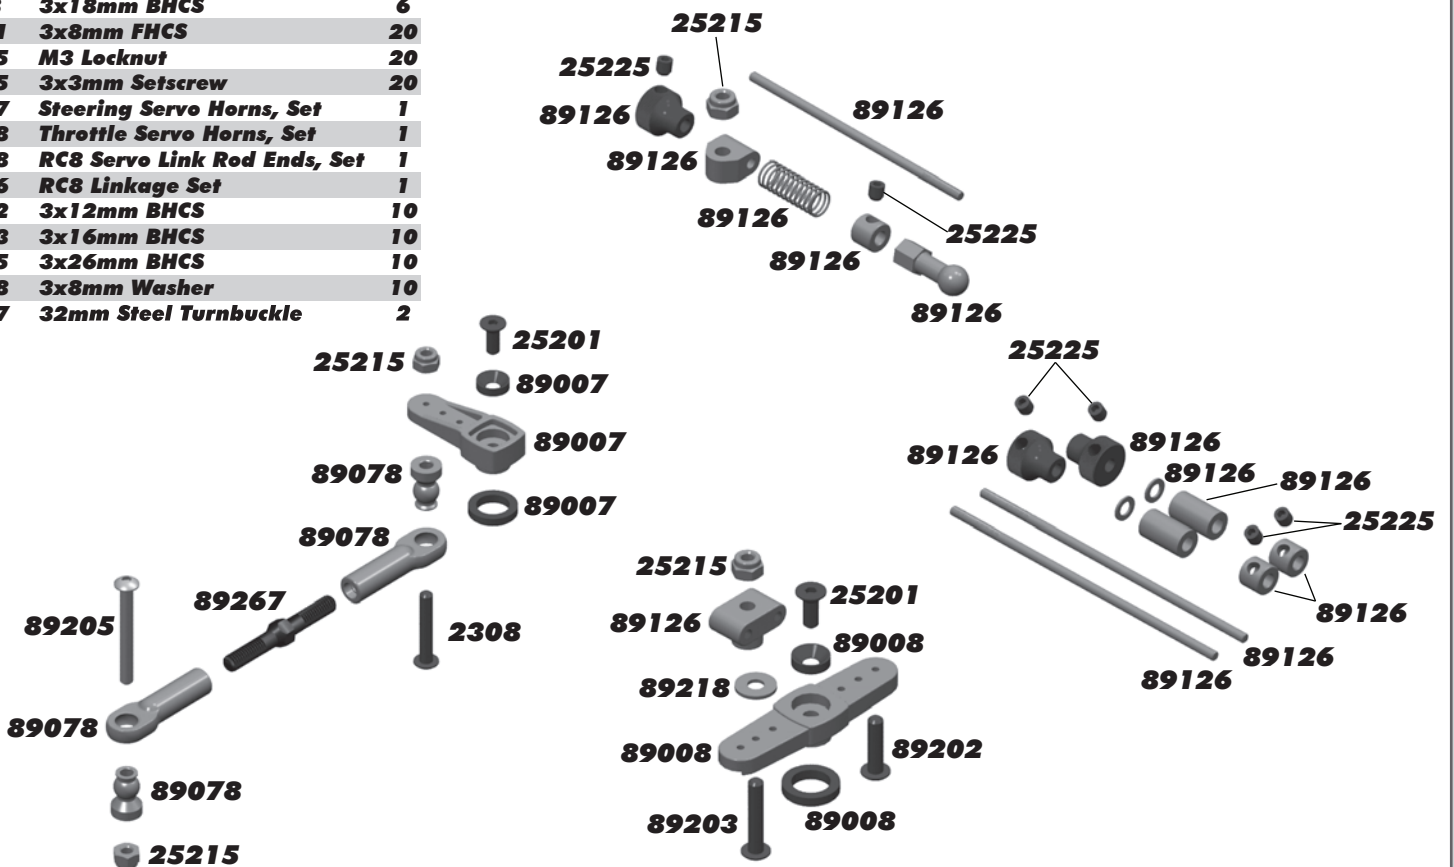

**:: Center Bulkhead**

25225	3x3mm Setscrew	20
89019	RC8 Center Bulkhead, Set	1
89122	RC8 Brake Pads, Set	1
89123	Heatsink Brake Discs - Kit	2
89124	RC8 Brake Cams/Levers, Set	1
89214	4x12mm FHCS	10
89226	3x26mm SHCS	10
89250	Fiber Brake Rotors	2
89254	Center Top Plate	1

**:: Linkage**

2308	3x18mm BHCS	6
25201	3x8mm FHCS	20
25215	M3 Locknut	20
25225	3x3mm Setscrew	20
89007	Steering Servo Horns, Set	1
89008	Throttle Servo Horns, Set	1
89078	RC8 Servo Link Rod Ends, Set	1
89126	RC8 Linkage Set	1
89202	3x12mm BHCS	10
89203	3x16mm BHCS	10
89205	3x26mm BHCS	10
89218	3x8mm Washer	10
89267	32mm Steel Turnbuckle	2