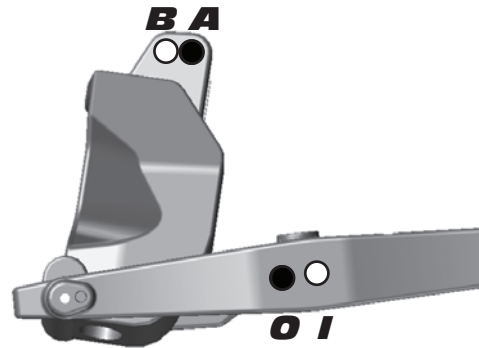

#### Steering System:

- Swing Rack  Anti Roll Bar:
- Bellcrank Rack  2.2mm Green
- 2.3mm White
- 2.4mm Blue
- Bumpsteer 2.5mm Yellow

Washers: 0

Camber: -1

Caster: 16

Toe: 0

Ride Height: 28mm

**Upper Hinge Pin Bushing**  
 Front # 1 dot  
 Up  Down